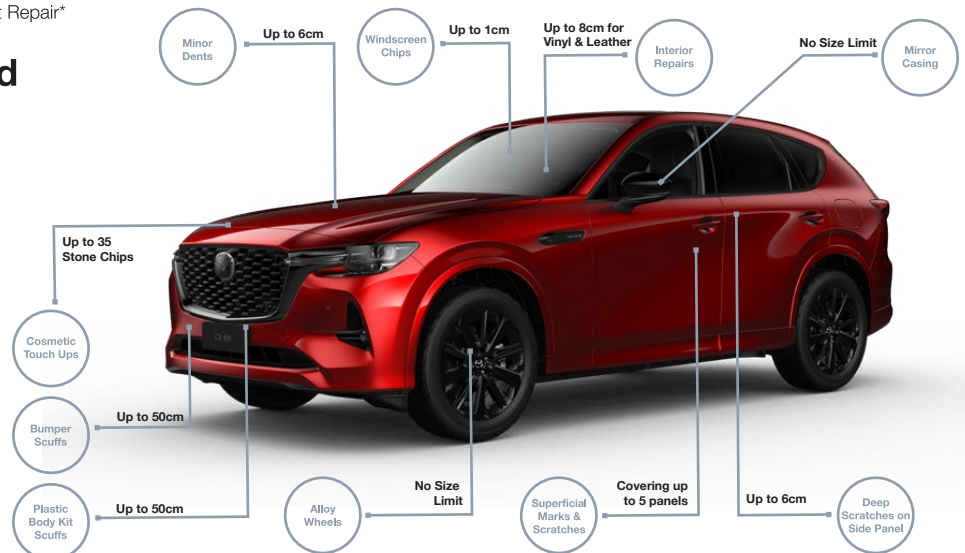

Unlimited

Scratch & Dent Repair*

Capped $0-$50
per repair*

Price subject to change.
Pricing based on RRP and will vary if purchased in conjunction with car financing.
Please see our team for more information.