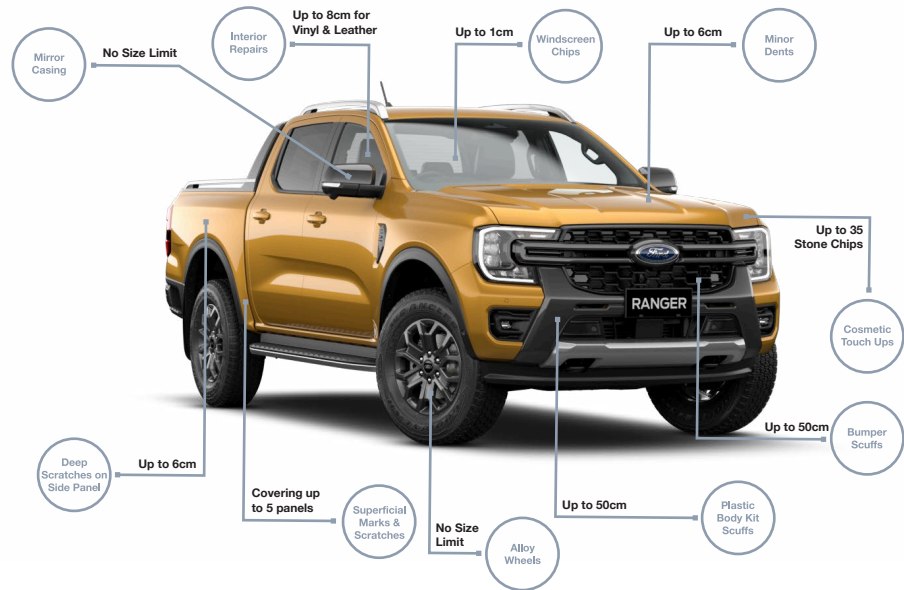

WHY CLIPPED ASSIST?

With Clipped Assist, we are here for the every-day ding, protecting your asset. Plus, our industry-leading service is backed by years of experience.

About us

Clipped Assist is New Zealand's fastest growing Scratch & Dent club. We take pride in being a cost-effective and convenient solution for repairing minor vehicle damage that is typically not suited to claiming through your car insurance.

You'll have peace of mind for all those minor scratch and dents, with Clipped Assist. All Clipped repair works conducted on your vehicle will enjoy a lifetime repair warranty.

- ✓ Trade qualified & courteous technicians.
- ✓ No loss of vehicle
- ✓ Low membership cost
- ✓ Quick, no fuss process for requesting repairs
- ✓ Maximise resale value
- ✓ Convenient

Scratch & Dent Membership Exclusions*

- Chrome and High Polished Alloy Wheels
- Replacement parts
- Structural damage
- Style line dents
- Non painted textured plastic components
- Damage on your vehicle prior to joining

Deep panel scratches on roof, bonnet, tailgate and boot lid

GOLD MEMBERSHIP

from **$1/day***

$50-90
per repair*

PLATINUM MEMBERSHIP

from **$1.22/day***